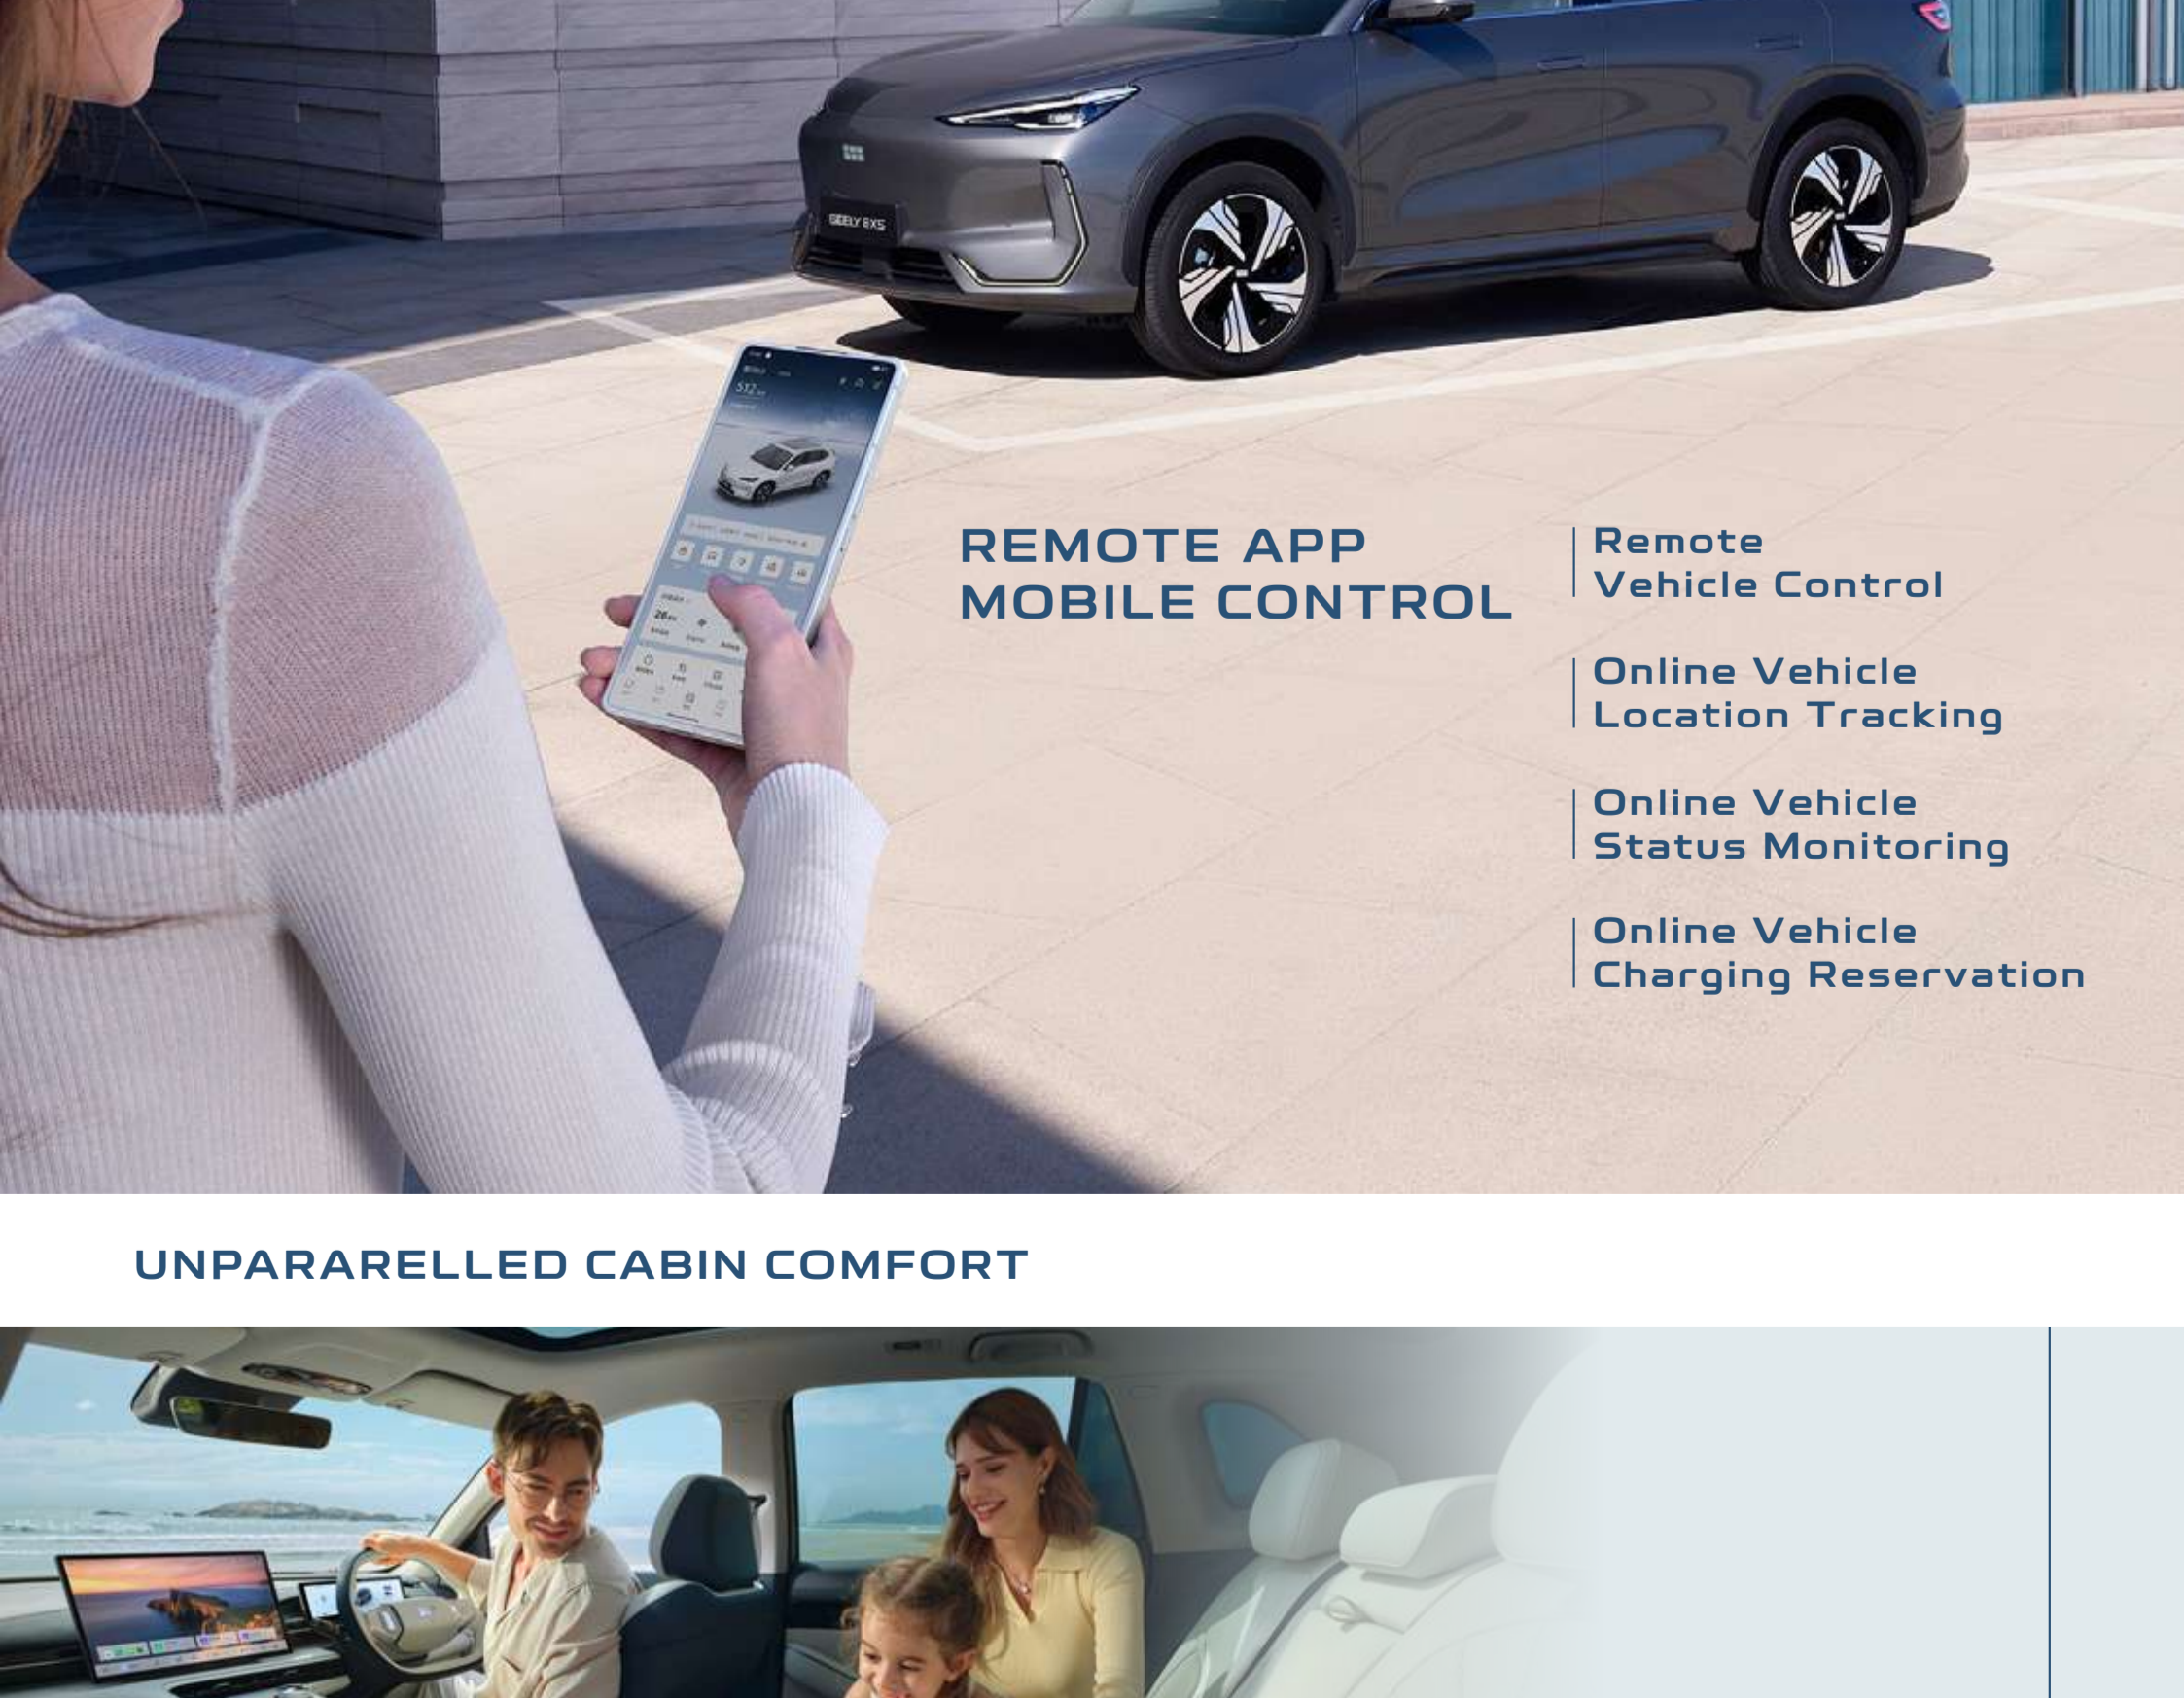

REMOTE APP MOBILE CONTROL

Remote Vehicle Control

Online Vehicle Location Tracking

Online Vehicle Status Monitoring

Online Vehicle Charging Reservation