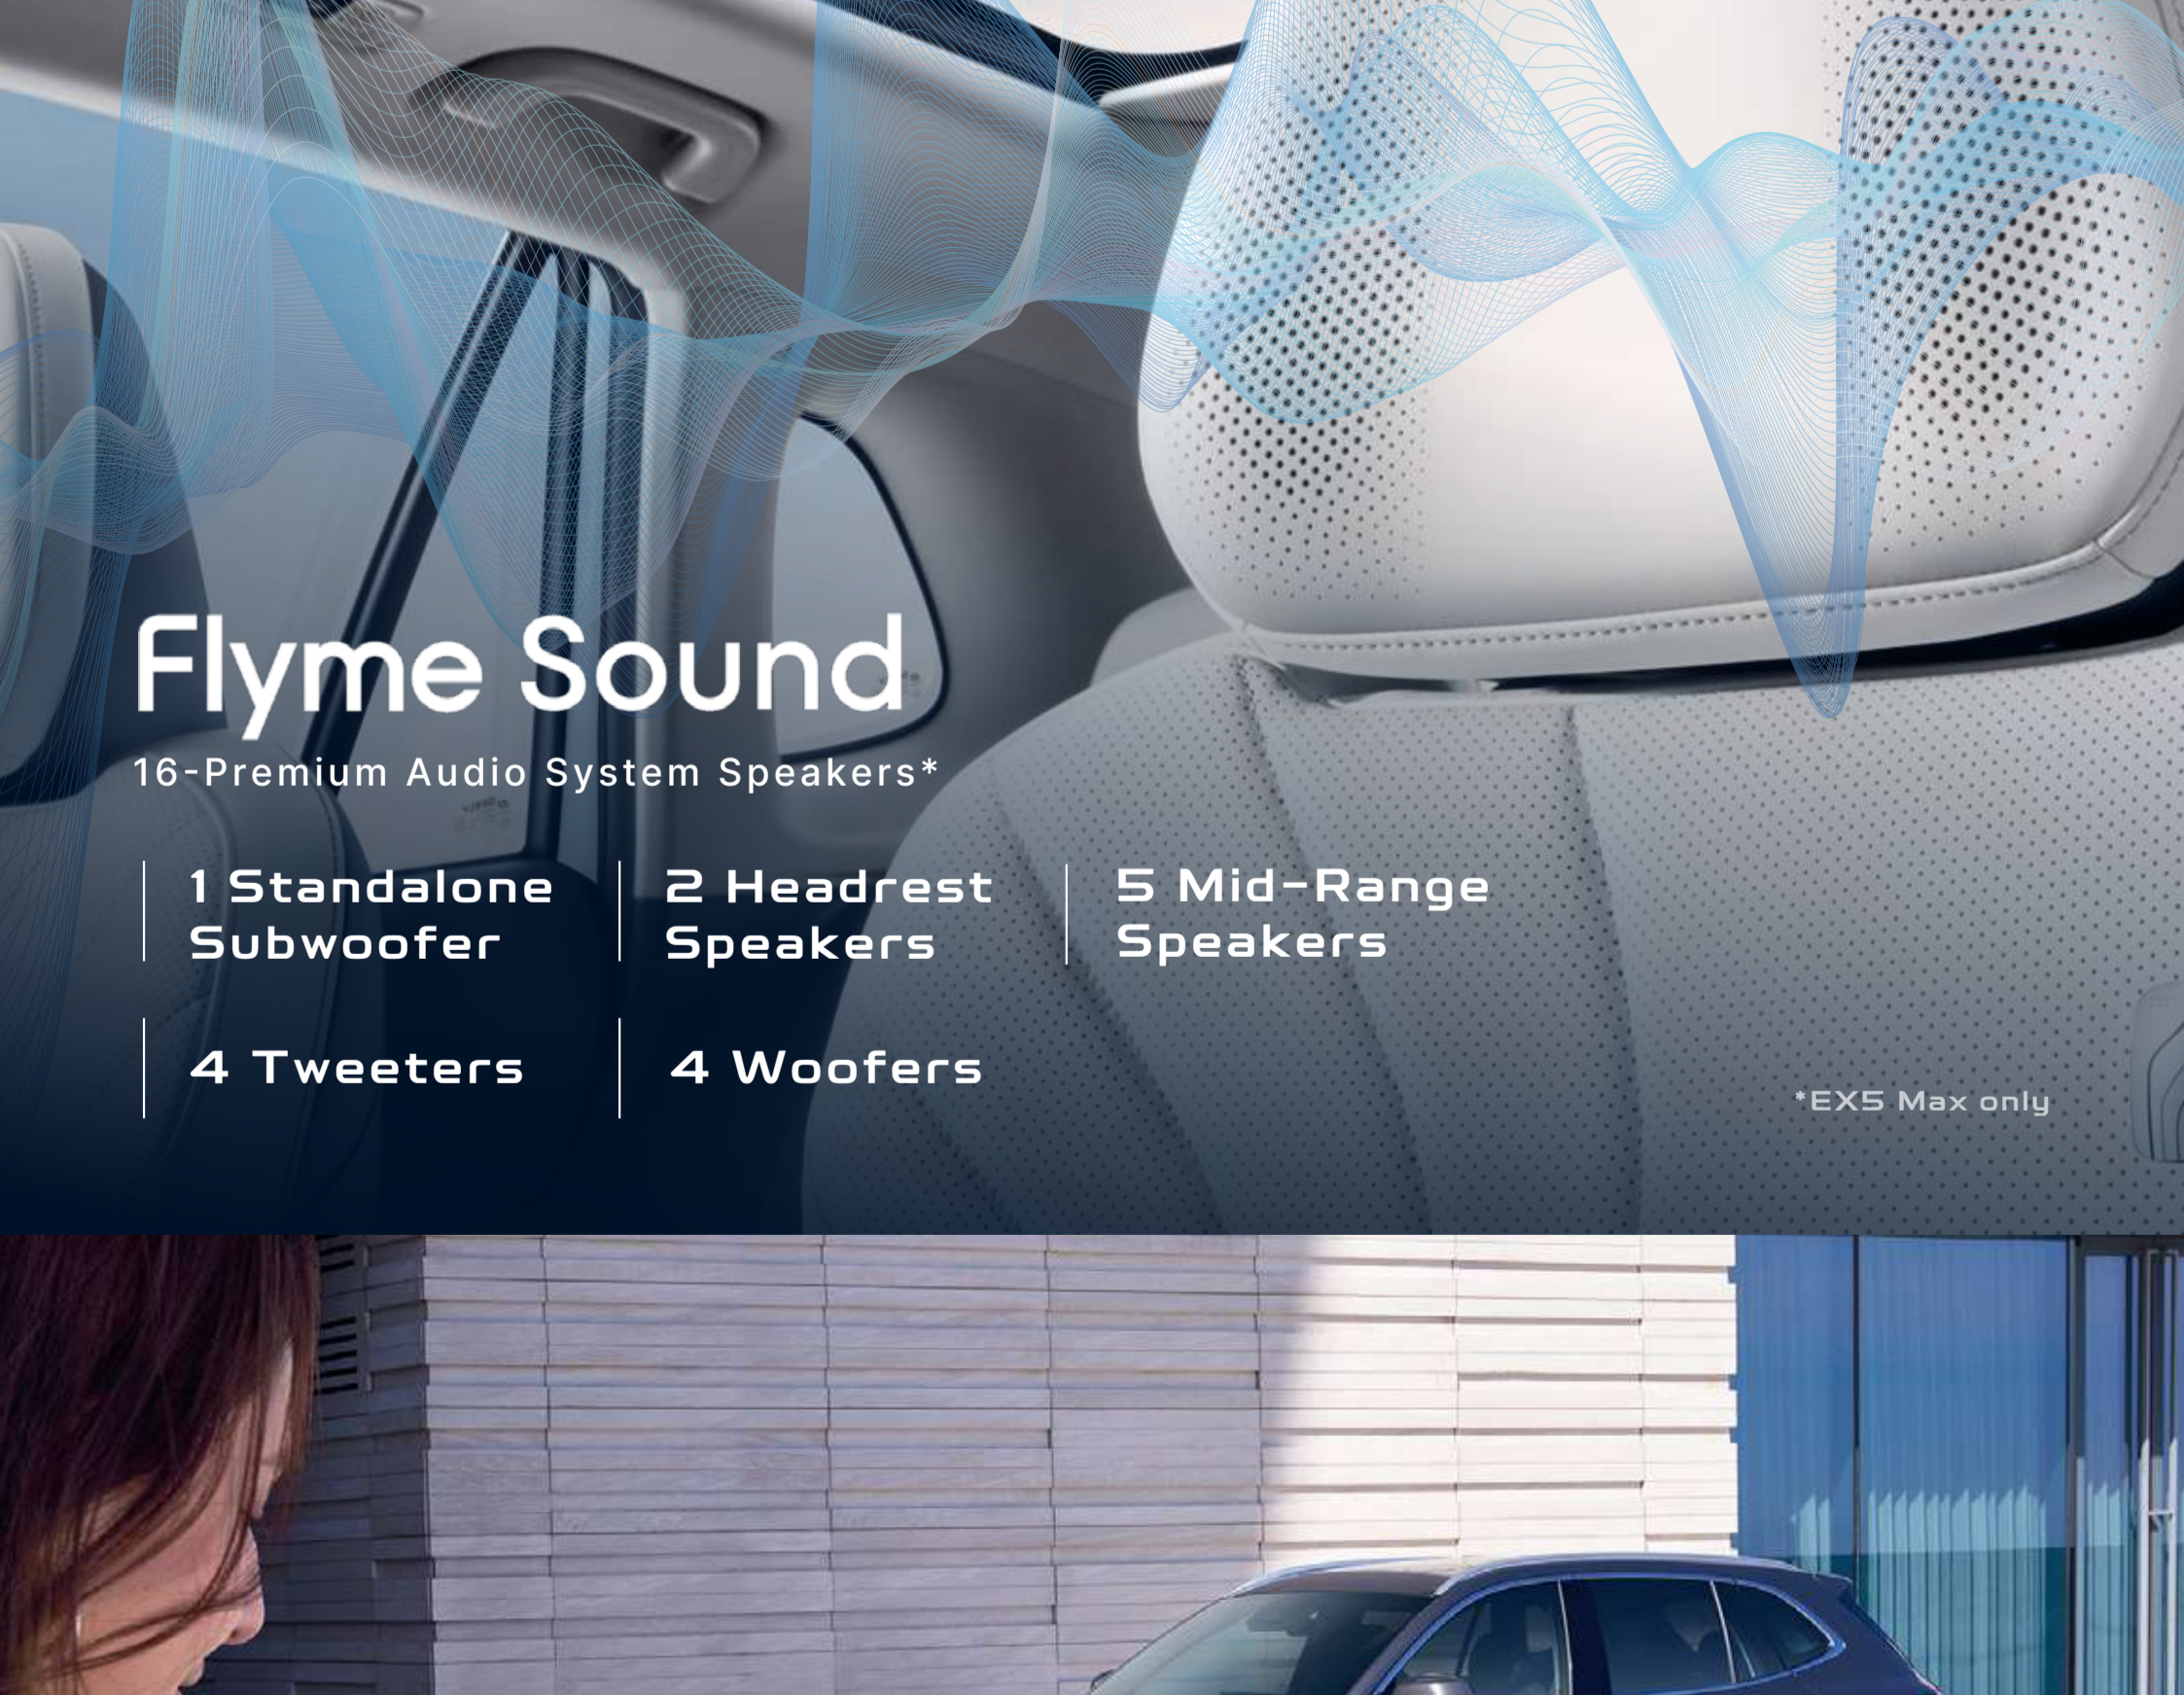

Flyme Sound

16-Premium Audio System Speakers*

1 Standalone Subwoofer

2 Headrest Speakers

5 Mid-Range Speakers

4 Tweeters

4 Woofers

*EX5 Max only